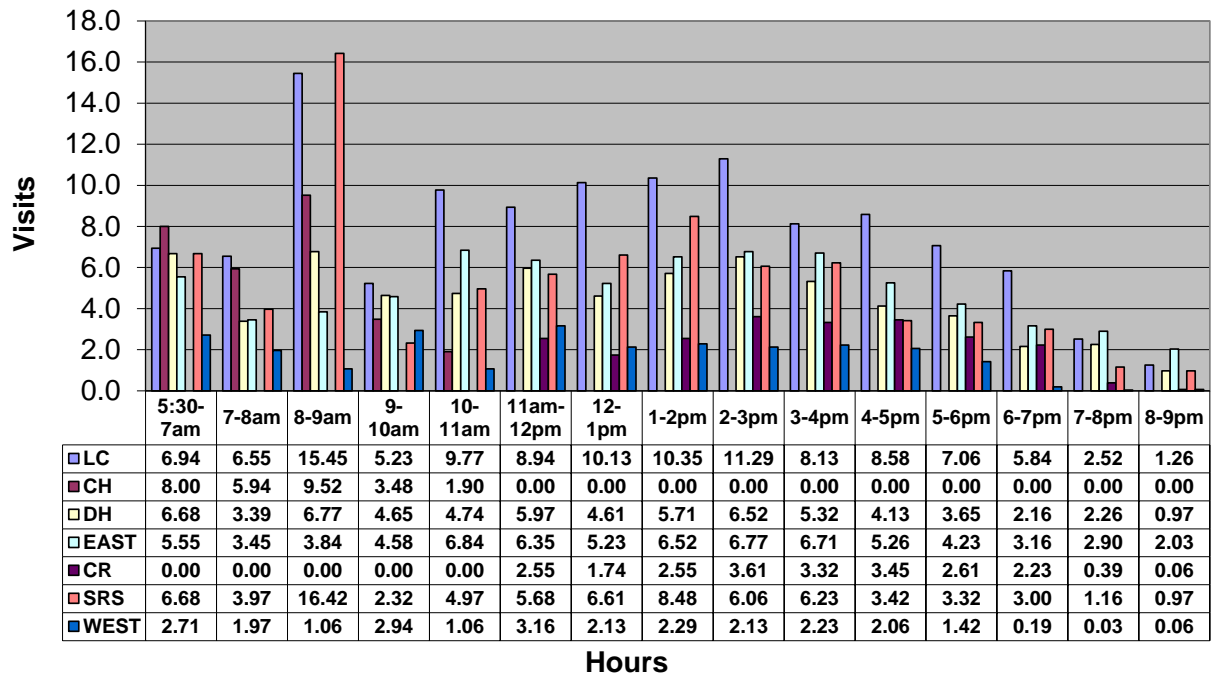

October 2023 - Pool Use by Hour - Major Centers

	LC	CH	DH	EC	CR	SRS	WEST
Total Visits	3659	0	2093	2276	1592	2458	789
Avg Daily	118	0	68	73	51	79	25
Avg Hourly	7.61	0.00	4.36	4.74	3.31	5.12	1.64

October 2023 - Satellite Centers - Pool Use by Hour

Visits By Hour

	ABN	ABS	CP1	CP2	CV	MV
Total Visits	615	887	883	1286	809	605
Avg Visits Per Day	19.84	28.61	28.48	41.48	26.10	19.52
Avg Visits Per Hour	1.28	1.85	1.84	2.68	1.68	1.26