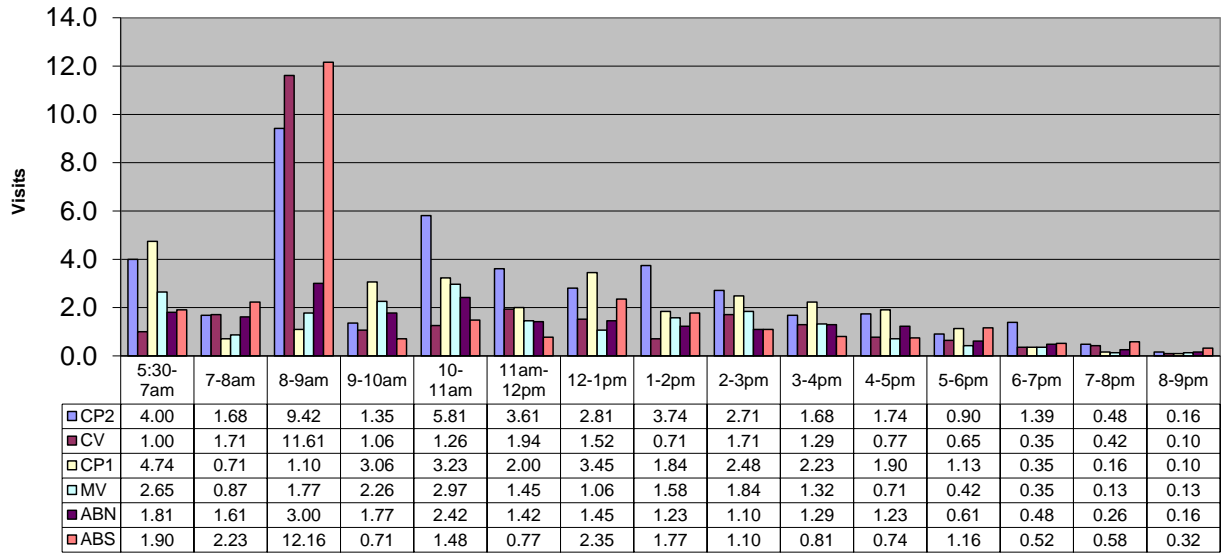

October 2023 - Pool Use by Hour - Major Centers

	LC	CH	DH	EC	CR	SRS	WEST
Total Visits	3659	0	2093	2276	1592	2458	789
Avg Daily	118	0	68	73	51	79	25
Avg Hourly	7.61	0.00	4.36	4.74	3.31	5.12	1.64

October 2023 - Satellite Centers - Pool Use by Hour

Visits By Hour

	ABN	ABS	CP1	CP2	CV	MV
Total Visits	615	887	883	1286	809	605
Avg Visits Per Day	19.84	28.61	28.48	41.48	26.10	19.52
Avg Visits Per Hour	1.28	1.85	1.84	2.68	1.68	1.26